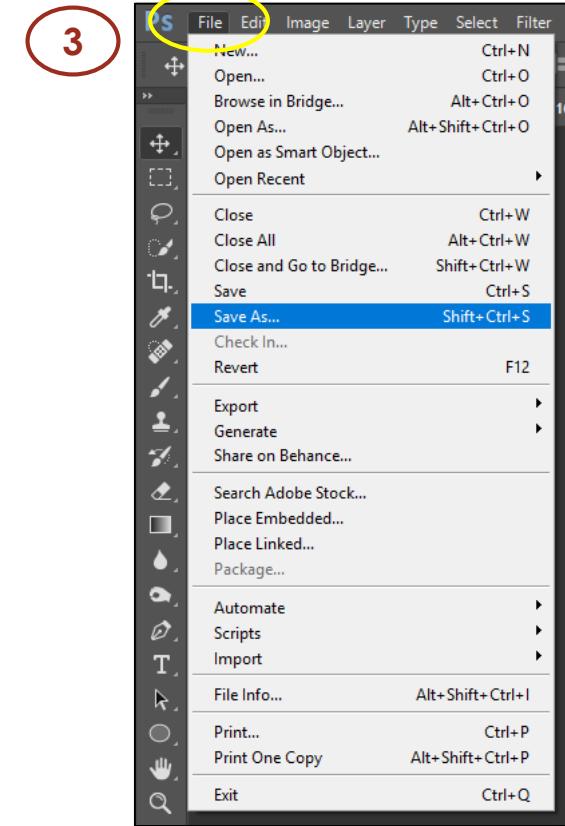

Creating a 'Competition Sized' image.

Setting the dimensions to the above figures will ensure that your image will fit within 1600x1200 pixels regardless of it being in horizontal, vertical or square format.

Always use 'Save As' to save the new image, this will then not overwrite your original image file.